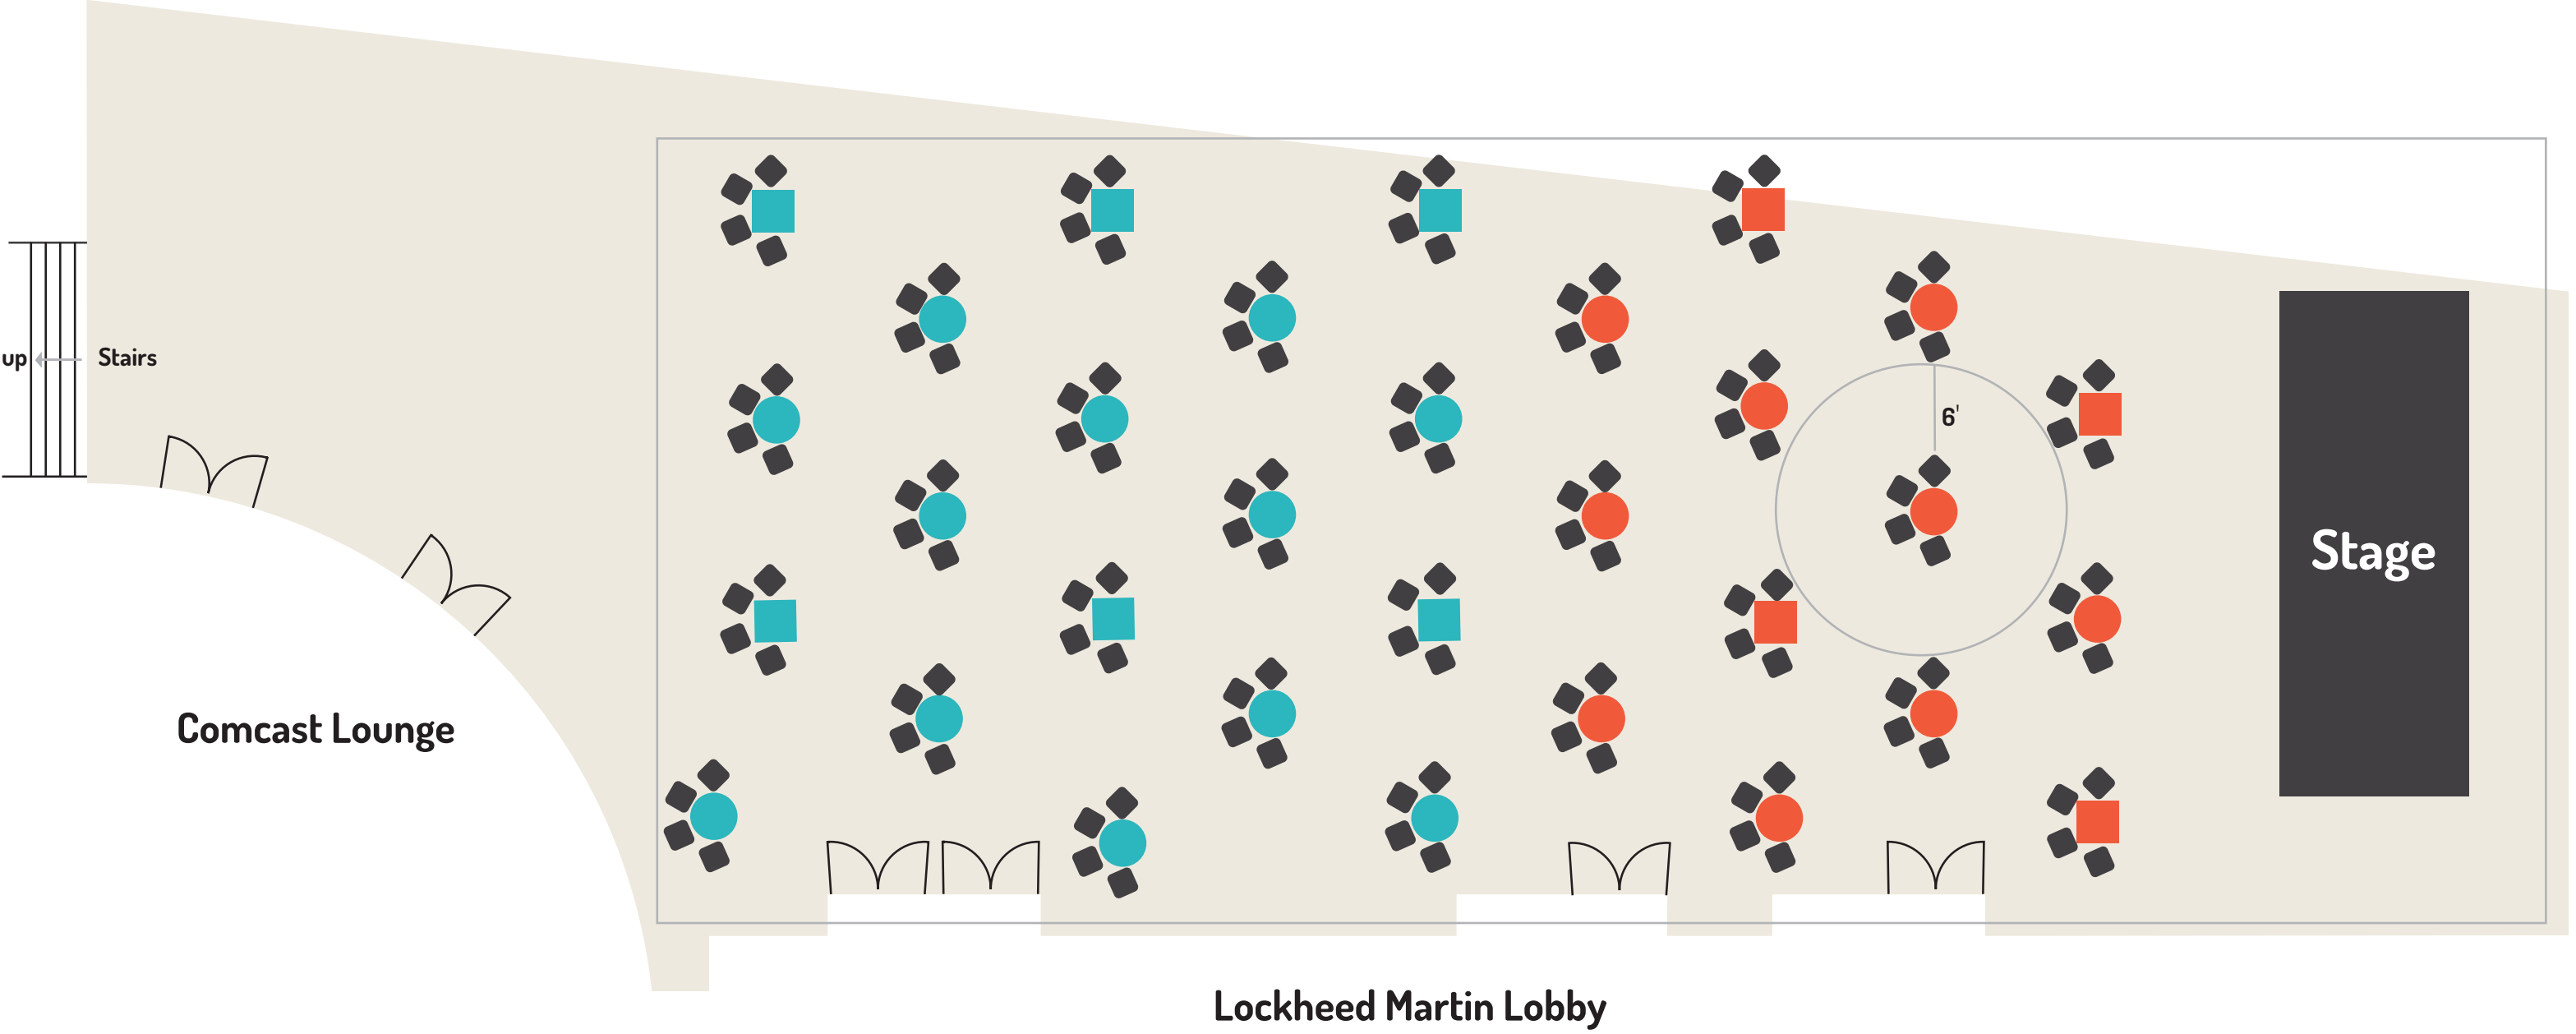

PATIO STAGE SEATING CHART

- General Tables: 18
- Premium tables: 13

STRATHMORE